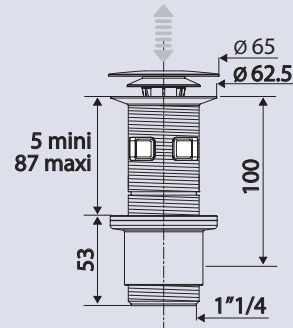

WASTE FOR BOWLS OR WASHBASINS

122900

universal waste

CHARACTERISTICS

- → Stainless steel cover
- → Both click clac or fix waste cover
- → Cuttable
- → Pre-slotted = with or without overflow
- → Chrome plated ABS screw

PERFORMANCES

- Bulk under washbasin : **53 mm**
- Tightening : **5 to 87 mm**
- Flow rate : **30l/mn**

CONDITIONING

- Packaging : **plastic bag with hook**
- Dimensions (mm) :
- Parcel unit : **x 1**

PRODUCT REFERENCE

122900 000 00

SPECIFICATIONS