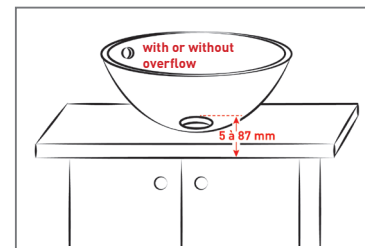

### EAN CODE

3364549247379

**NEW !**

stainless steel  
click clac or fix cover

integrated  
basket filter

universal :  
cuttable

pre-slotted : with or  
without overflow

chrome plated ABS  
screw